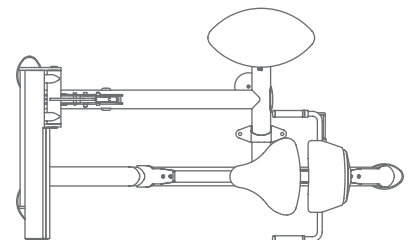

› WARRANTY 10 YEARS: STRUCTURAL FRAME 3 YEARS: BEARINGS, GUIDE RODS, PULLEYS, CAMS, WEIGHT STACKS 1 YEAR: CABLES & LABOR 120 DAYS: UPHOLSTERY, HANDLES & ACCESSORIES