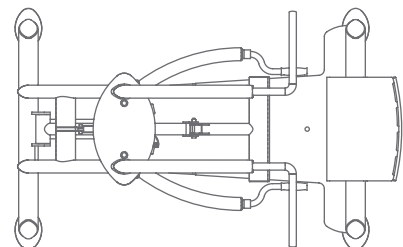

› WARRANTY 10 YEARS: STRUCTURAL FRAME 3 YEARS: BEARINGS, GUIDE RODS, PULLEYS, CAMS, WEIGHT STACKS 1 YEAR: CABLES & LABOR 120 DAYS: UPHOLSTERY, HANDLES & ACCESSORIES